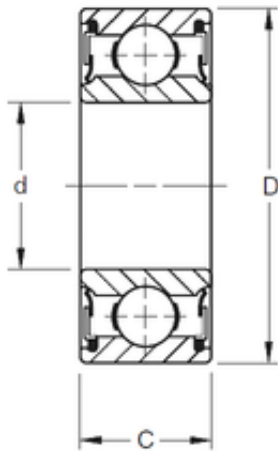

NTPT BEARING CO.,LTD.

35 mm x 72 mm x 26,97 mm TIMKEN W207PP Single Row Ball Bearings

Bearing No. W207PP

Size	35x72x26.97 mm
Bore Diameter	35 mm
Outer Diameter	72 mm
Width	26,97 mm
d	35 mm
D	72 mm
B	26,97 mm
C	26,97 mm
Weight	0,458 Kg
Basic dynamic load rating (C)	28500 kN

W207PP Bearing 2D drawings and 3D CAD models