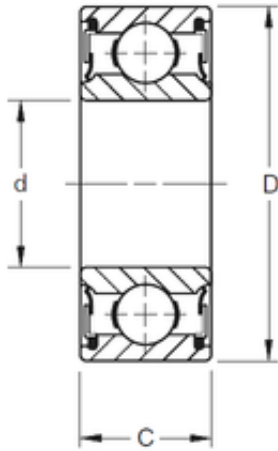

NTPT BEARING CO.,LTD.

30 mm x 62 mm x 23,83 mm TIMKEN W206PP Single Row Ball Bearings

Bearing No. W206PP

| | |
|----------------------------------|----------------|
| Size | 30x62x23.83 mm |
| Bore Diameter | 30 mm |
| Outer Diameter | 62 mm |
| Width | 23,83 mm |
| d | 30 mm |
| D | 62 mm |
| B | 23,83 mm |
| C | 23,83 mm |
| Weight | 0,295 Kg |
| Basic dynamic load rating (C) | 21600 kN |

W206PP Bearing 2D drawings and 3D CAD models