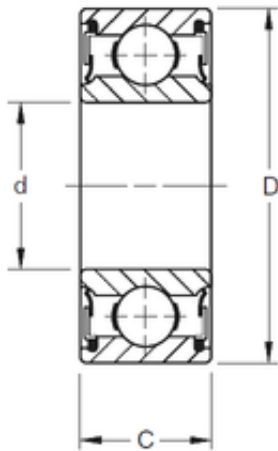

## 17 mm x 40 mm x 17,48 mm TIMKEN W203PP Single Row Ball Bearings

Bearing No. W203PP

Size	17x40x17.48 mm
Bore Diameter	17 mm
Outer Diameter	40 mm
Width	17,48 mm
d	17 mm
D	40 mm
B	17,48 mm
C	17,48 mm
Weight	0,091 Kg
Basic dynamic load rating (C)	10600 kN

W203PP Bearing 2D drawings and 3D CAD models