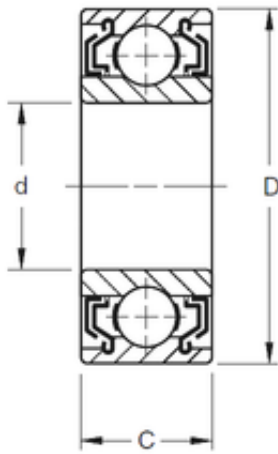

NTPT BEARING CO.,LTD.

25 mm x 52 mm x 20,62 mm TIMKEN W205KLL Single Row Ball Bearings

Bearing No. W205KLL

Size	25x52x20.62 mm
Bore Diameter	25 mm
Outer Diameter	52 mm
Width	20,62 mm
d	25 mm
D	52 mm
B	20,62 mm
C	20,62 mm
Weight	0,177 Kg
Basic dynamic load rating (C)	15600 kN

W205KLL Bearing 2D drawings and 3D CAD models