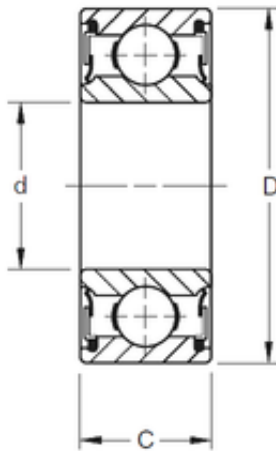

NTPT BEARING CO.,LTD.

15 mm x 35 mm x 15,88 mm TIMKEN W202PP Single Row Ball Bearings

Bearing No. W202PP

Size	15x35x15.88 mm
Bore Diameter	15 mm
Outer Diameter	35 mm
Width	15,88 mm
d	15 mm
D	35 mm
B	15,88 mm
C	15,88 mm
Weight	0,064 Kg
Basic dynamic load rating (C)	8650 kN

W202PP Bearing 2D drawings and 3D CAD models