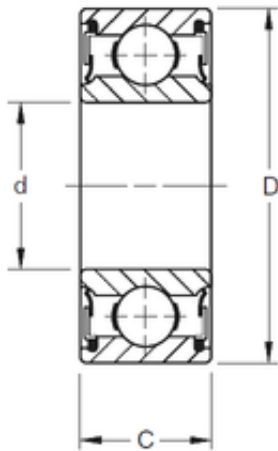

## 9 mm x 26 mm x 8 mm TIMKEN 39PP Single Row Ball Bearings

Bearing No. 39PP

Size	9x26x8 mm
Bore Diameter	9 mm
Outer Diameter	26 mm
Width	8 mm
d	9 mm
D	26 mm
B	8 mm
C	8 mm
Weight	0,023 Kg
Basic dynamic load rating (C)	5 kN

39PP Bearing 2D drawings and 3D CAD models