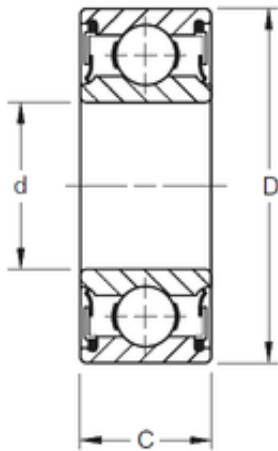

NTPT BEARING CO.,LTD.

19.05 mm x 41,275 mm x 7,92 mm TIMKEN S8PP Single Row Ball Bearings

Bearing No. S8PP

Size	19.05x41.275x7.92 mm
Bore Diameter	19.05 mm
Outer Diameter	41,275 mm
Width	7,92 mm
d	19.05 mm
D	41,275 mm
B	7,92 mm
C	7,92 mm
Weight	0,05 Kg
Basic dynamic load rating (C)	10,4 kN

S8PP Bearing 2D drawings and 3D CAD models