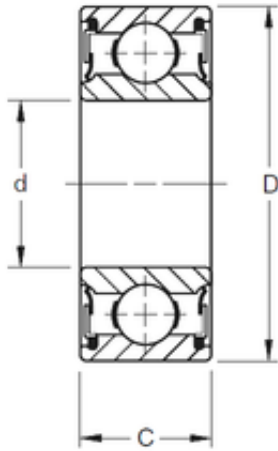

NTPT BEARING CO.,LTD.

55 mm x 100 mm x 21 mm TIMKEN 211NPP Single Row Ball Bearings

Bearing No. 211NPP

Size	55x100x21 mm
Bore Diameter	55 mm
Outer Diameter	100 mm
Width	21 mm
d	55 mm
D	100 mm
B	21 mm
C	21 mm
Weight	0,635 Kg
Basic dynamic load rating (C)	49 kN

211NPP Bearing 2D drawings and 3D CAD models