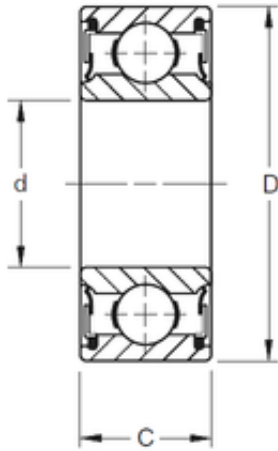

## 10 mm x 30 mm x 9 mm TIMKEN 200PP Single Row Ball Bearings

Bearing No. 200PP

Size	10x30x9 mm
Bore Diameter	10 mm
Outer Diameter	30 mm
Width	9 mm
d	10 mm
D	30 mm
B	9 mm
C	9 mm
Weight	0,027 Kg
Basic dynamic load rating (C)	6,8 kN

200PP Bearing 2D drawings and 3D CAD models