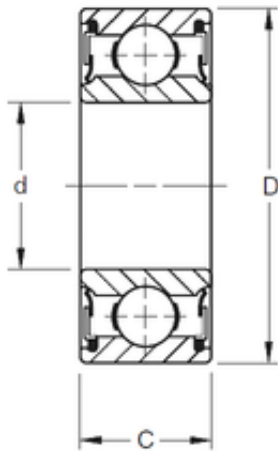

## 45 mm x 85 mm x 30,18 mm TIMKEN W209PP Single Row Ball Bearings

Bearing No. W209PP

Size	45x85x30.18 mm
Bore Diameter	45 mm
Outer Diameter	85 mm
Width	30,18 mm
d	45 mm
D	85 mm
B	30,18 mm
C	30,18 mm
Weight	0,668 Kg
Basic dynamic load rating (C)	36000 kN

W209PP Bearing 2D drawings and 3D CAD models